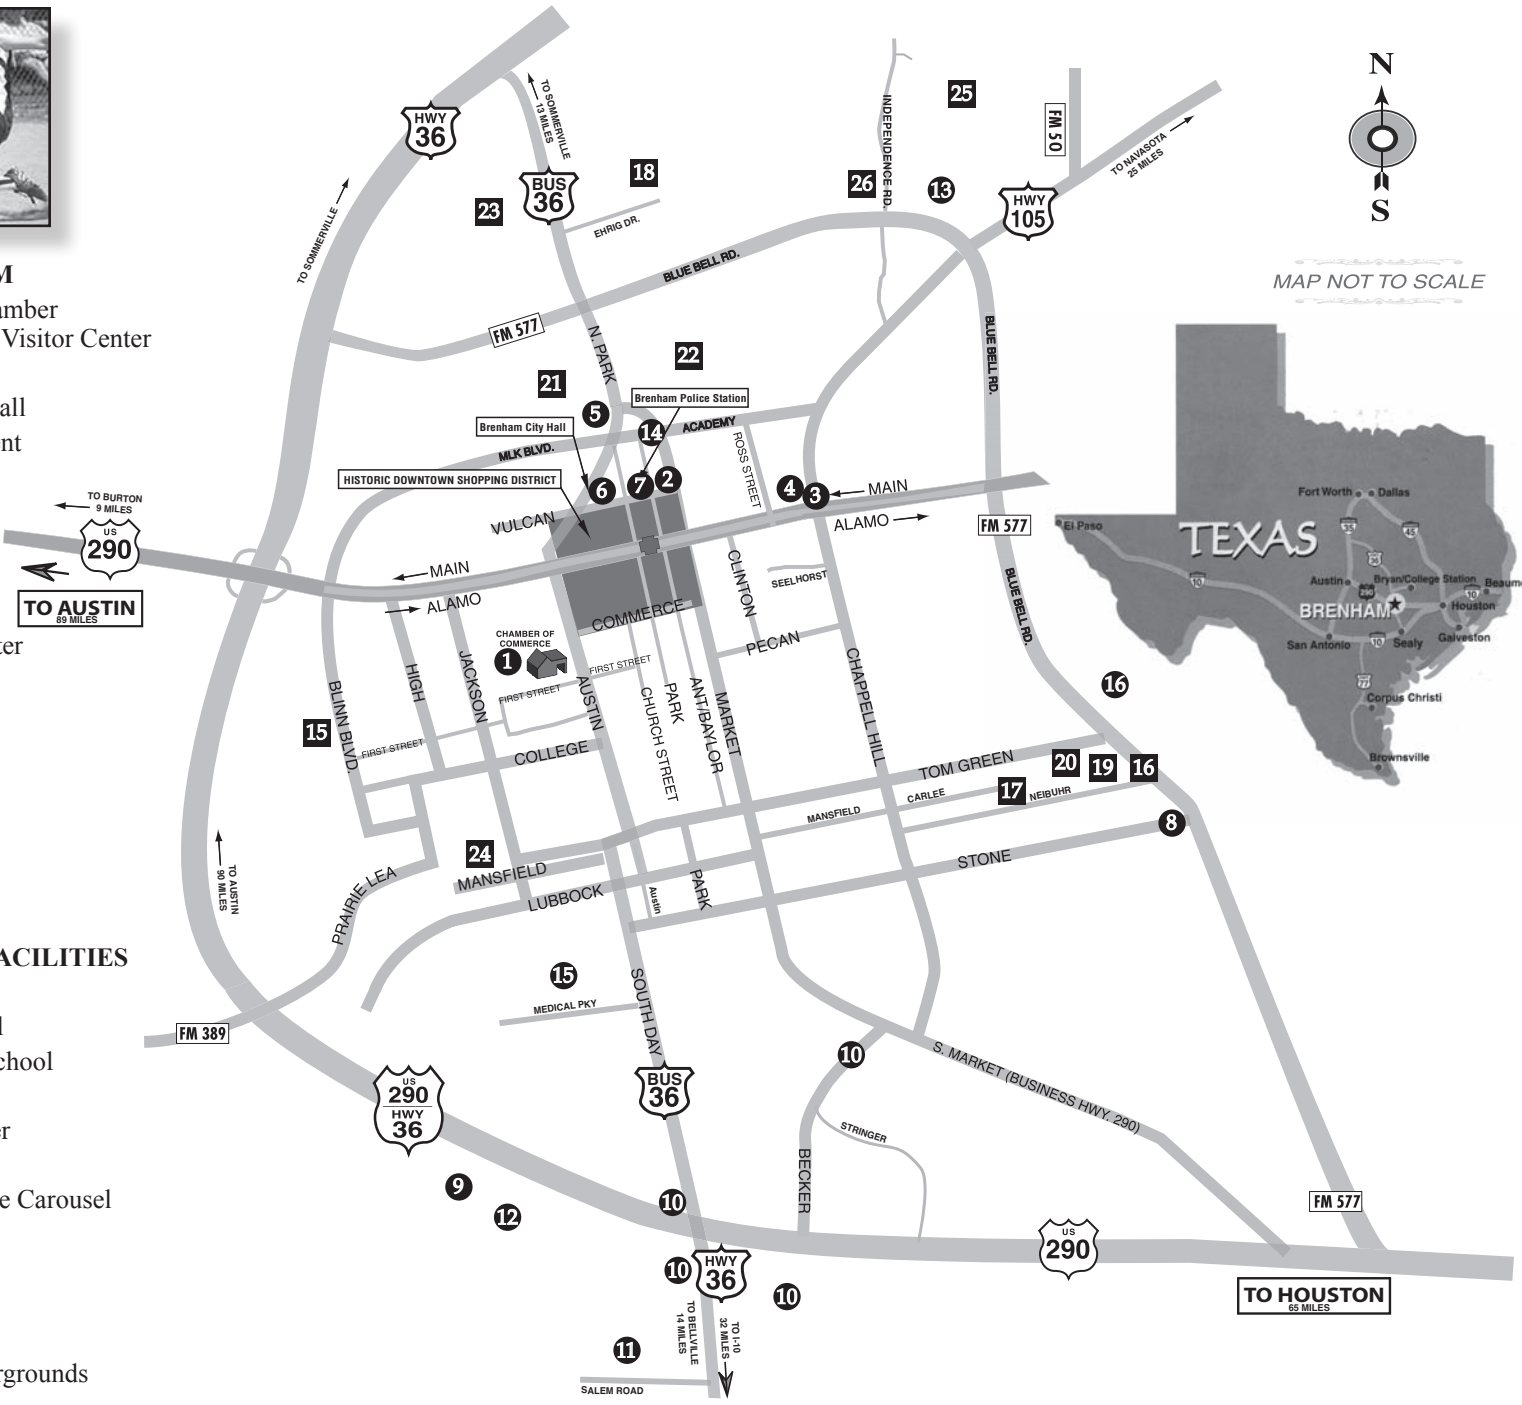

VISITOR CENTER INFORMATION

314 S. Austin • Free Visitor Guide with Map

1-888-BREHAM

[www.BrenhamTexas.com](http://www.BrenhamTexas.com)

Map is not to scale.

MAP NOT TO SCALE

**CITY OF BREHAM**

- 1 Washington County Chamber of Commerce/CVB and Visitor Center
- 2 U.S. Post Office
- 3 Brenham Community Hall
- 4 Brenham Fire Department
- 5 Nancy Carol Roberts Memorial Library
- 6 Brenham City Hall
- 7 Brenham Police Station
- 8 Ellison's Greenhouses
- 9 Fireman's Training Center
- 10 Shopping Centers
- 11 Pleasant Hill Winery
- 12 DPS Office
- 13 Sheriff's Department
- 14 Brenham Clinic
- 15 Trinity Medical Center
- 16 Blue Bell Creameries