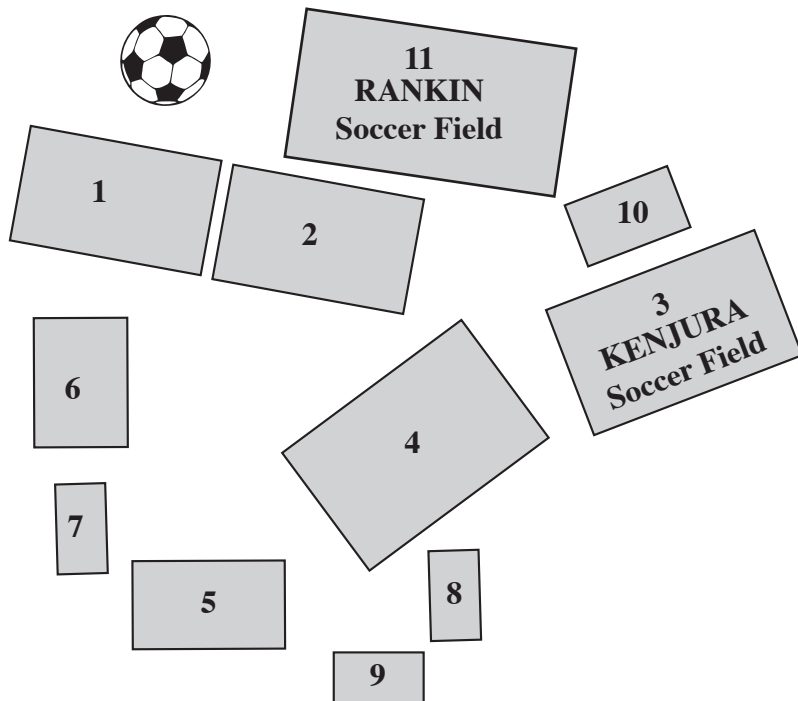

HOHLT PARK SOCCER FIELDS